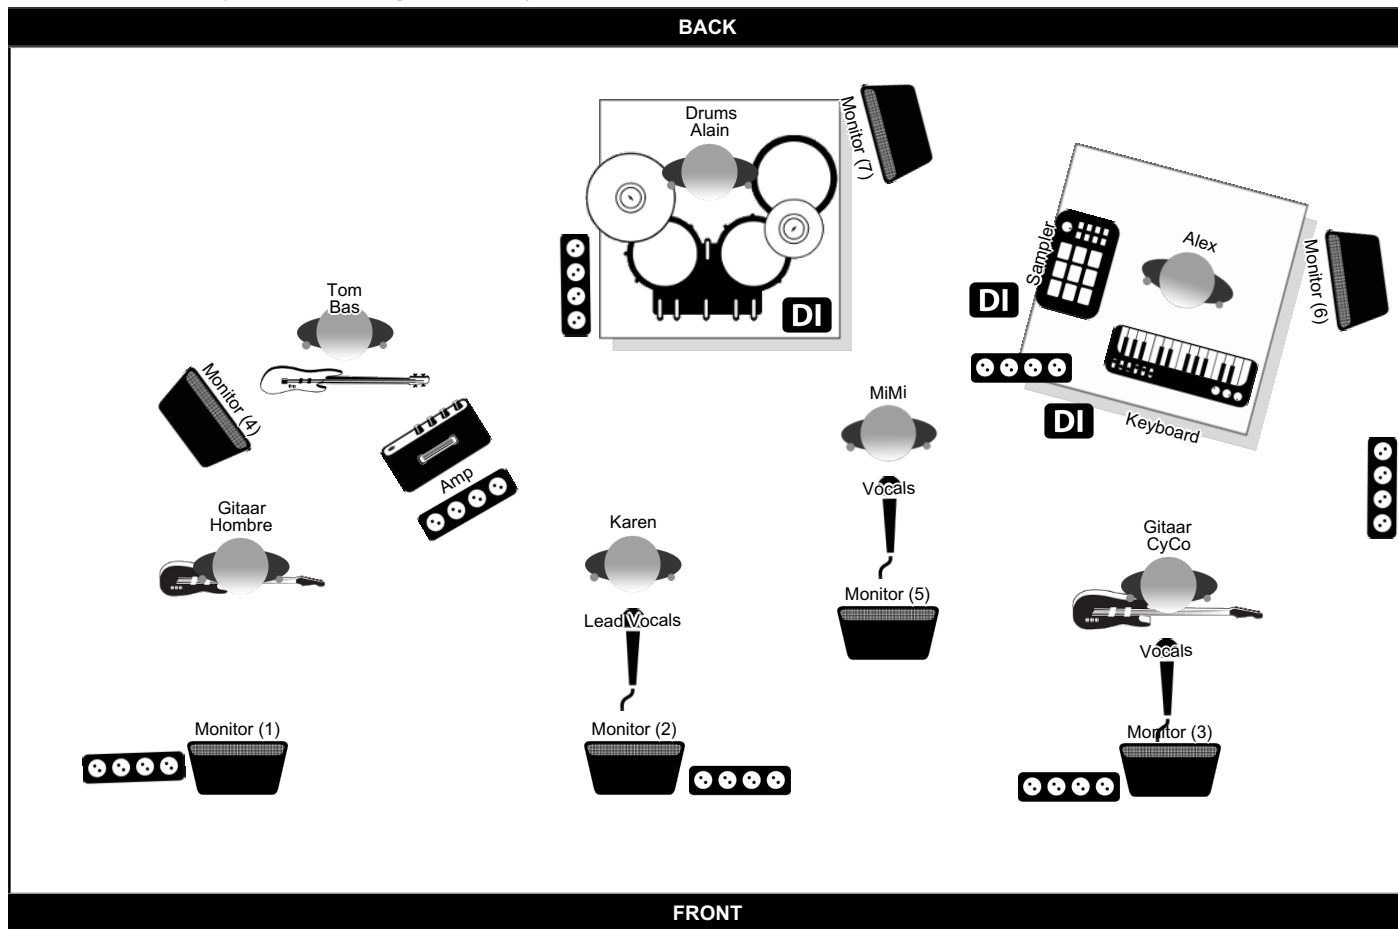

### Extra Info

- Electronische drum stereo DI
- Gitaren zonder versterker rechtstreeks XLR
- Minstens 6 aparte monitorkanalen
- Eigen microfoons

### Monitor Groups

Group	Soundmix
Group 1	Vocals, Drums, Keys, Bass, Guitar
Group 2	Group 2
Group 3	Group 3
Group 4	Group 4
Group 5	Group 5
Group 6	Group 6
Group 7	Group 7

### Channel list

Channel	Band Member	Instrument	Mic / DI	Insert
1	Alain	DRUML	DI	
2	Alain	DRUMR	DI	
3	Tom	BASS	XLR	
4	Hombre	GITH	XLR	
5	CyCo	GITC	XLR	
6	Alex	KEYL	DI	
7	Alex	KEYR	DI	
8	Alex	SAMPL	DI	
9	Alex	SAMPR	DI	
10	Karen	KAREN	Beta 58	
11	MiMi	MIMI	Beta 58	
12	CyCo	CYCO	Beta 58	
13	Tom	Amp (Tom)		
14	Tom	Amp (Tom)		
15	Tom	Amp (Tom)		